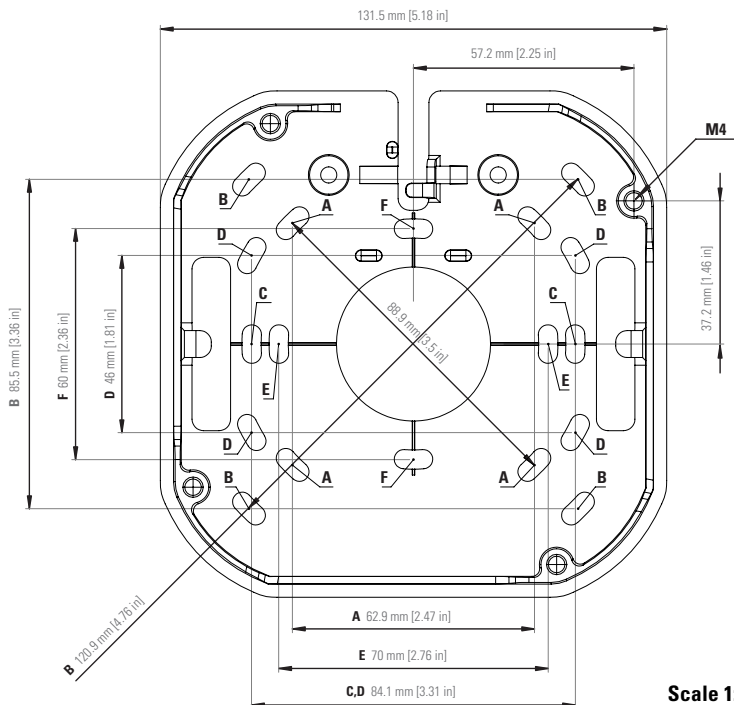

PHYSICAL CHARACTERISTICS

Dimensions: 152x152x96mm

Weight: 1.2 kg

Body: Aluminum

EMC

EN 55032

EN 61000-3-2/-3

EN 55024

IEC60950-22

UL/CSA60950-1

UL/CSA 62368-1

UL E164374

NOM-019

IEC62471 (IR LED)

TECHNICAL DRAWINGS

Camera

Side view

Scale 1:2

Mounting Bracket

Top view

Scale 1:2

DESIGNATION	DIMENSION (MM)	DIMENSION (INCH)
A	Octagon 62.9 x 62.9 (88.9 diagonal)	2.47 x 2.47 (3.50 diagonal)
B	4" Square Box 85.5 x 85.5 (120.9 diagonal)	3.36 x 3.36 (4.76 diagonal)
C	Single Gang 84.1	3.31
D	Double Gang 84.1 x 46	3.31 x 1.81
E	EU Ceiling Box 70	2.76
F	EU Outlet Box 60	2.36