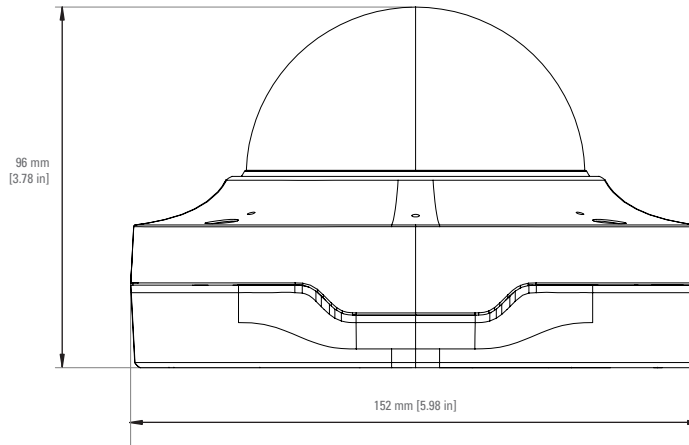

PHYSICAL CHARACTERISTICS

Dimensions: 152x152x96mm

Weight: 1.2 kg

Body: Aluminum

EMC

EN 55032

EN 61000-3-2/-3

EN 55024

Side view

Scale 1:2

Mounting Bracket

Top view

Scale 1:2

DESIGNATION	DIMENSION (MM)	DIMENSION (INCH)
A	Octagon 62.9 x 62.9 (88.9 diagonal)	2.47 x 2.47 (3.50 diagonal)
B	4" Square Box 85.5 x 85.5 (120.9 diagonal)	3.36 x 3.36 (4.76 diagonal)
C	Single Gang 84.1	3.31
D	Double Gang 84.1 x 46	3.31 x 1.81
E	EU Ceiling Box 70	2.76
F	EU Outlet Box 60	2.36